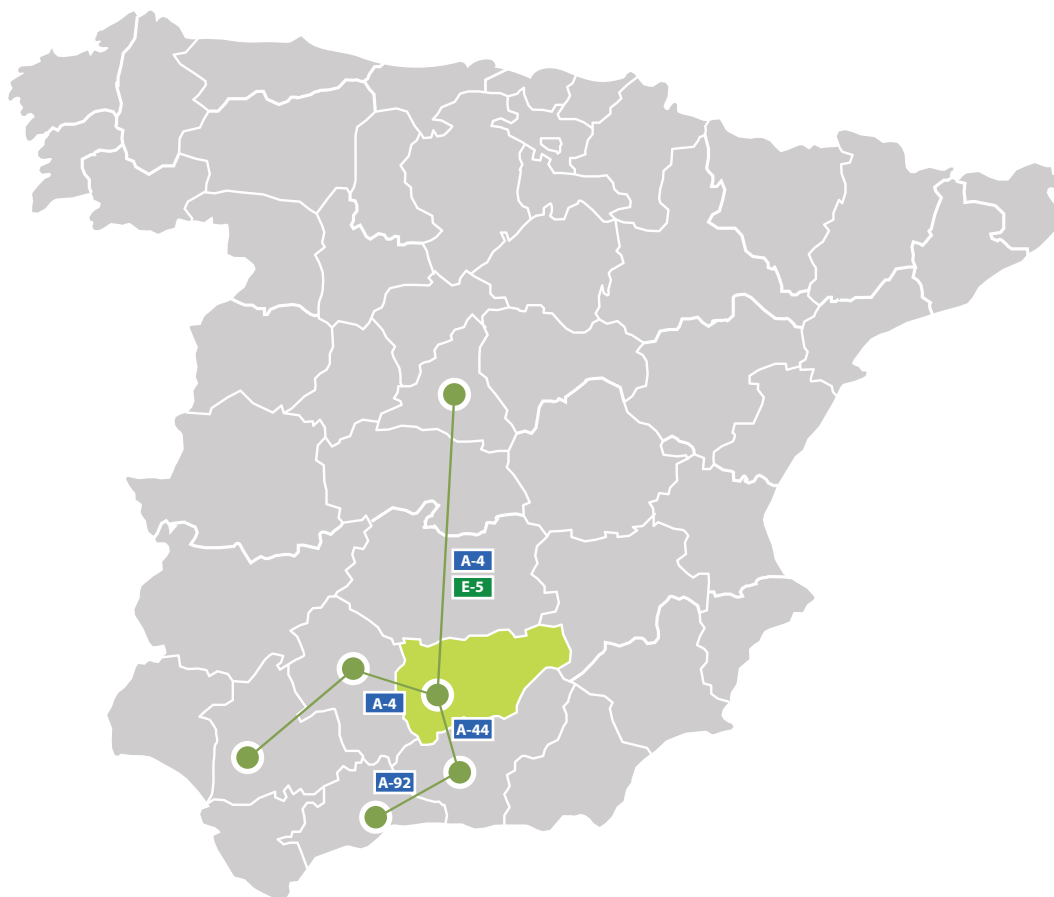

How to get to Jaén?

BY ROAD

- From **Madrid** on the A4 highway
- From **Granada** on the A44
- From **Malaga** on the A92 and A44
- From **Seville** on the A4
- From **Córdoba** on the A306 and A4

BY PLANE

If you travel from abroad, you can get to Jaén by flying to **Madrid, Seville, Malaga** or **Granada**. In these cities you will find connections by train, road or bus to reach your destination.

Aeropuerto Federico García Lorca Granada-Jaén

Tel.: 958 24 52 00
www.aena.es

BY TRAIN

Jaén is connected to **Madrid, Córdoba** and **Seville** through several daily rail transport lines. If you want to travel by AVE, you can make the journey from **Madrid to Córdoba** and in the latter link with **Jaén** through an Avant or Media Distancia line.

Bus Station

Pl. de la Libertad, s/n
Tel.: 953 23 23 00

Jaén, one of the eight Andalusian provinces, is an obligatory step towards the south of Spain. Its strategic location positions it as one of the best-communicated territories in the country. Less than three hours from Madrid and one hour from the Federico García Lorca Airport, Granada-Jaén, it is close to the main Andalusian cities.